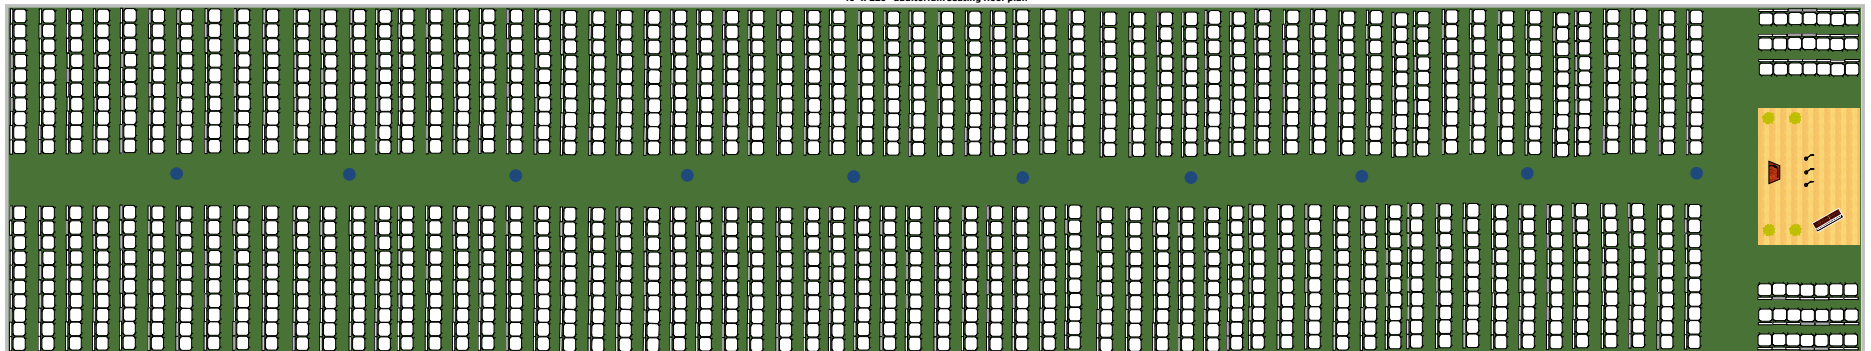

40' x 220' auditorium seating floor plan